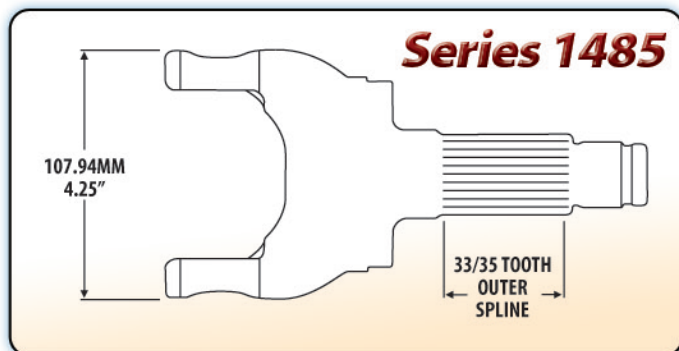

NEW Product Release

Now Stocking & Selling

Dodge RAM Axle Shaft Assemblies

2009+ Dodge RAM 2500 & RAM 3500

9.25" Front 14 Bolt Beam Axle

9.25" Front 14 Bolt Beam Axle With E-Lock

SPECIFICATION CHART

Part #	Series	Generation	Right / Left Hand	Spline	Model Year
68055220AA	1485	Second	Right Hand Long	35	2009 +
68055221AA	1485	Second	Left Hand Short	35	2009 +
68065426AB	1555	First	Right Hand Long	35	2010 +
68065427AB	1555	First	Left Hand Short	35	2010+