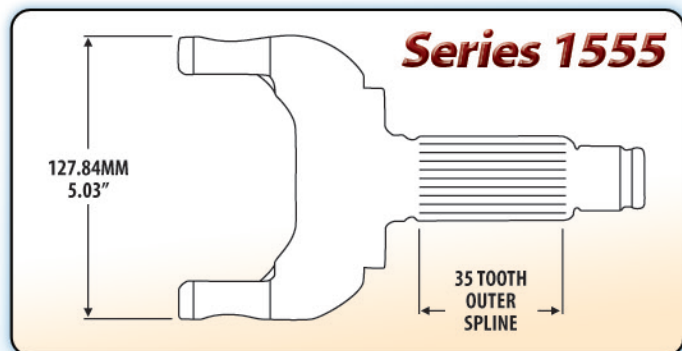

NEW Product Release

Now Stocking & Selling

Dodge RAM Axle Shaft Assemblies

2009+ Dodge RAM 2500 & RAM 3500

9.25" Front 14 Bolt Beam Axle

9.25" Front 14 Bolt Beam Axle With E-Lock

SPECIFICATION CHART

Part #	Series	Generation	Right / Left Hand	Spline	Model Year
68055220AA	1485	Second	Right Hand Long	35	2009 +
68055221AA	1485	Second	Left Hand Short	35	2009 +
68065426AB	1555	First	Right Hand Long	35	2010 +
68065427AB	1555	First	Left Hand Short	35	2010+